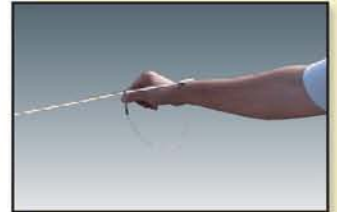

#### USES & APPLICATIONS

The Carrago attaches a fixed line and carabena to a distant eyelet allowing heavy retrieval.

#### HOW TO USE

This tool attaches to the top collar of any of the R&R poles in the same way as all the other fittings and it is used to reach down, across or upwards to any securing point similar to a harness eyelet. A line is initially attached (as seen in the diagram) to the sprung carabena and once the operator has managed to hook the targets eyelet the pole is then retrieved, the sprung carabena will lock onto the target eyelet and pull away leaving a secure line for retrieval of the object / person.

#### MAINTENANCE & PRECAUTIONS

The sleeve fitting should be regularly tested on the pole top fitting as damage will render the attachment from securely fitting.

The Velcro lasso system should be checked and maintained. Clean regularly to maintain high standards.

#### BENEFITS

- Spring loaded device
- Stainless steel construction
- Lightweight
- Easy to aim and release
- Can be flipped over the target by twisting the pole